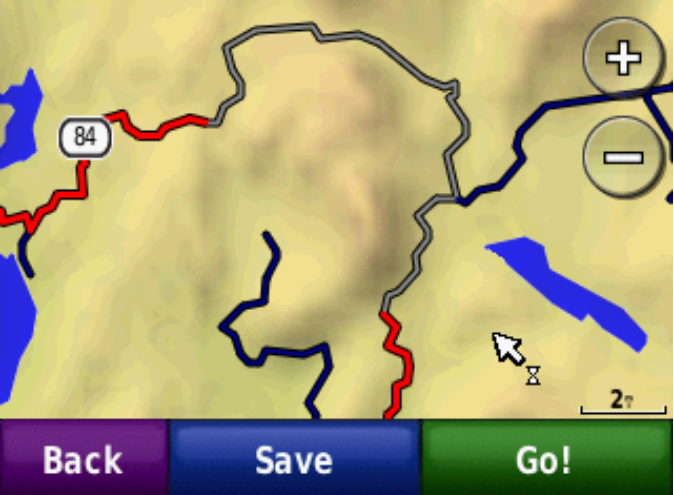

Primary Corridor Trails
(Bright Red)

Secondary Corridor Trails
(Dark Green)

Club Trails
(Dark Blue)

Plowed/Shared Roads
(Brown)

Ungroomed Trails
(Grey/White)

Closed Trails
(Grey Dashed)

Lake Crossings
(Red/White)

Shoreline Warning
(Yellow/Black)

Approximated Trails
(Blue/White)