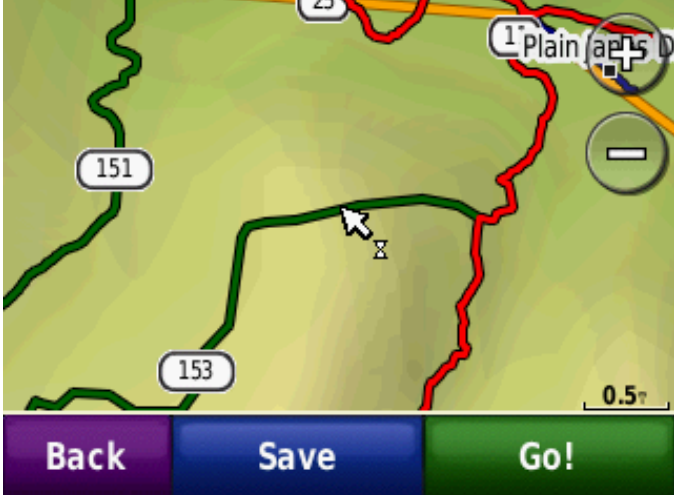

Primary Corridor Trails
(Bright Red)

Secondary Corridor Trails
(Dark Green)

Club Trails
(Dark Blue)

Plowed/Shared Roads
(Brown)

Ungroomed Trails
(Grey/White)

Closed Trails
(Grey Dashed)

Lake Crossings
(Red/White)

Shoreline Warning
(Yellow/Black)

Approximated Trails
(Blue/White)