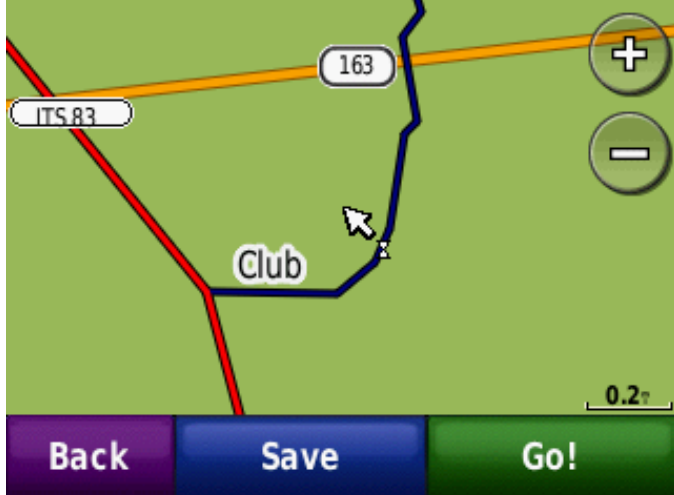

Primary Corridor Trails
(Bright Red)

Secondary Corridor Trails
(Dark Green)

Club Trails
(Dark Blue)

Plowed/Shared Roads
(Brown)

Ungroomed Trails
(Grey/White)

Closed Trails
(Grey Dashed)

Lake Crossings
(Red/White)

Shoreline Warning
(Yellow/Black)

Approximated Trails
(Blue/White)