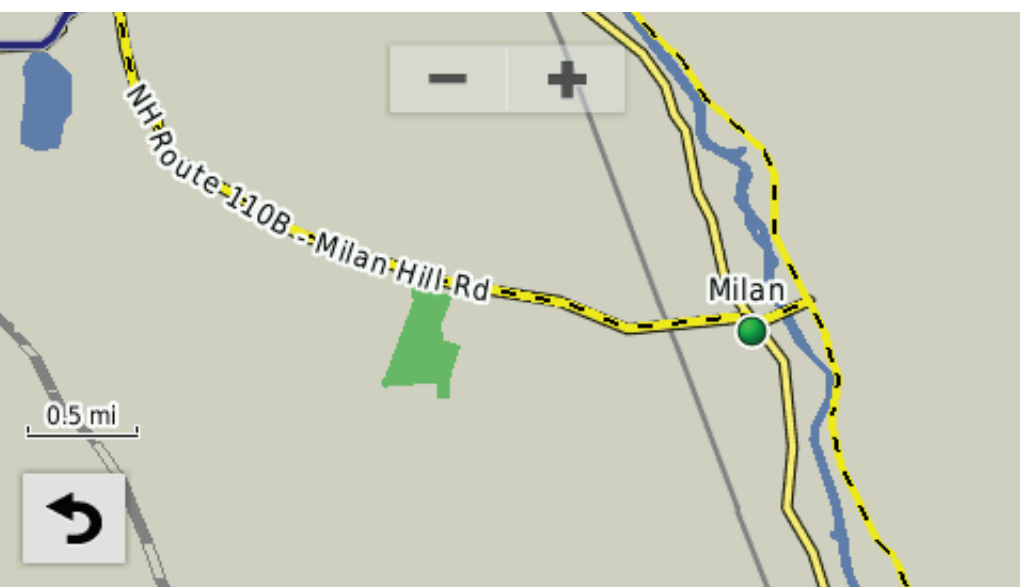

UTV, ATV, TB Permitted Trails  
(Green/Grey)

UTV, ATV Permitted Trails  
(Solid Green)

ATV, TB Permitted Trails  
(Red/Grey)

ATV Permitted Trails  
(Solid Red)

Town Access Roads  
(Yellow/Black)

Closed ATV Trails  
(Grey Dashed)