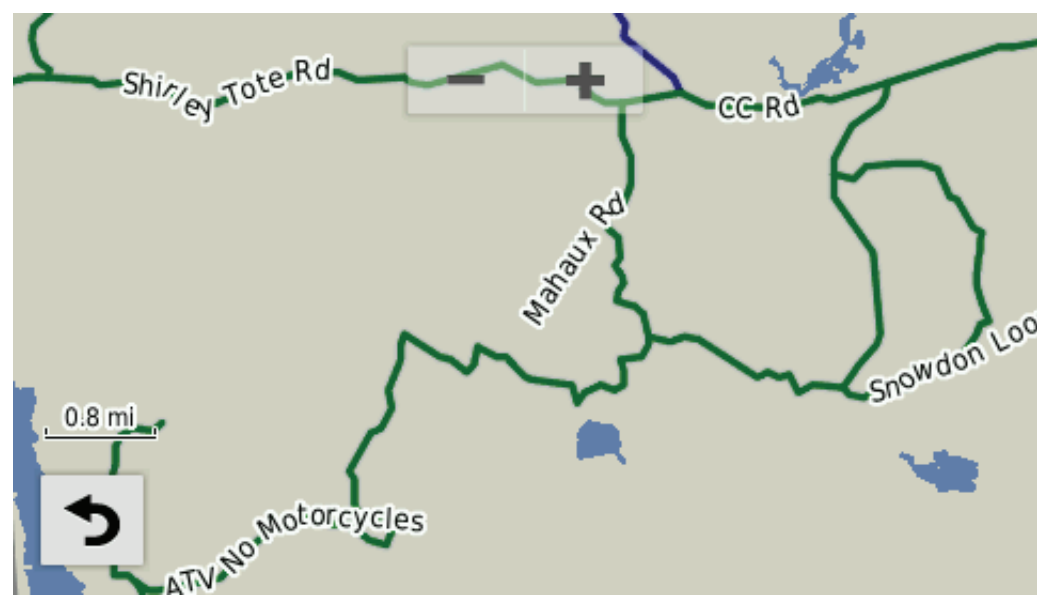

UTV, ATV, TB Permitted Trails  
(Green/Grey)

UTV, ATV Permitted Trails  
(Solid Green)

ATV, TB Permitted Trails  
(Red/Grey)

ATV Permitted Trails  
(Solid Red)

Town Access Roads  
(Yellow/Black)

Closed ATV Trails  
(Grey Dashed)