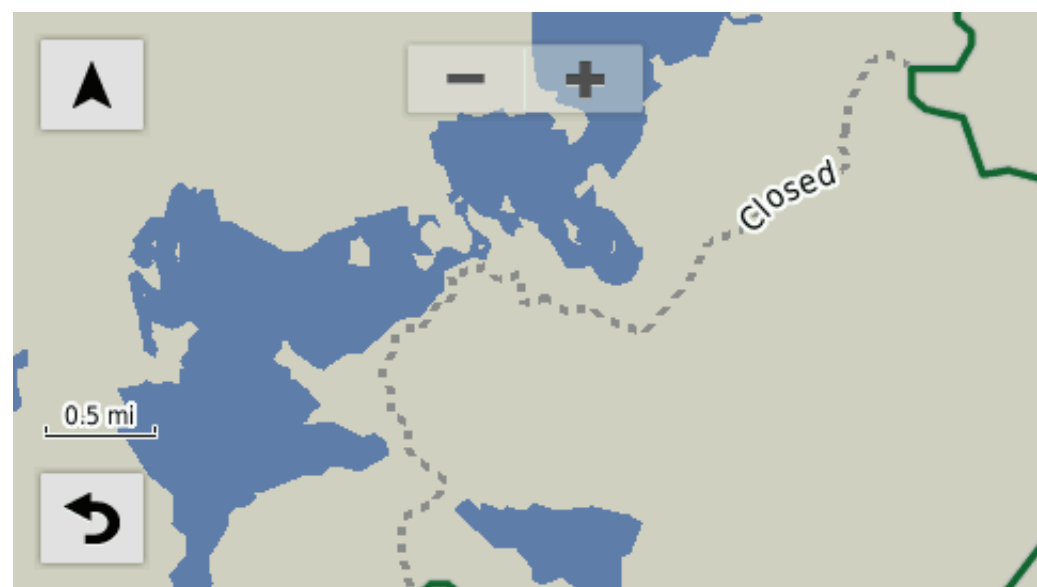

UTV, ATV, TB Permitted Trails  
(Green/Grey)

UTV, ATV Permitted Trails  
(Solid Green)

ATV, TB Permitted Trails  
(Red/Grey)

ATV Permitted Trails  
(Solid Red)

Town Access Roads  
(Yellow/Black)

Closed ATV Trails  
(Grey Dashed)