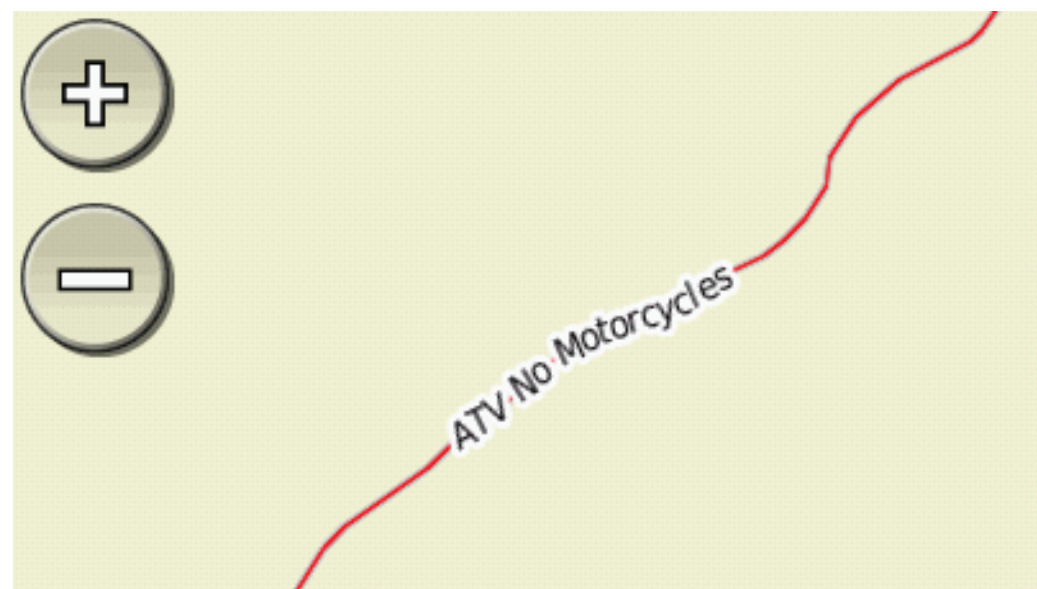

UTV, ATV, TB Permitted Trails  
(Green/Grey)

UTV, ATV Permitted Trails  
(Solid Green)

ATV, TB Permitted Trails  
(Red/Grey)

ATV Permitted Trails  
(Solid Red)

Town Access Roads  
(Yellow/Black)

Closed ATV Trails  
(Grey Dashed)